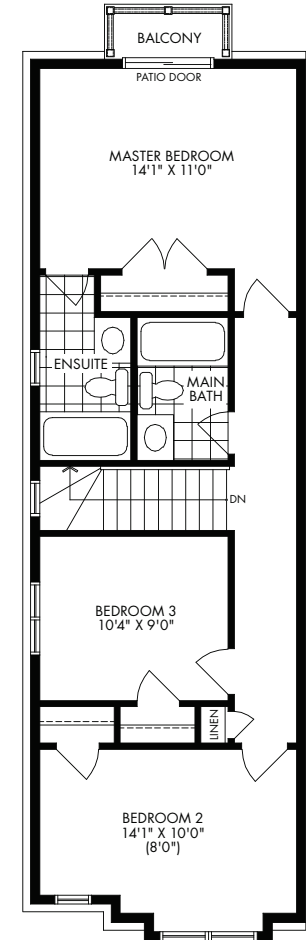

BASEMENT A

LOWER A

OPTIONAL GUEST BEDROOM

MAIN A

UPPER A

BASEMENT A & B

LOWER A & B

OPTIONAL GUEST BEDROOM

MAIN A

UPPER A

BASEMENT A & B

LOWER A & B

OPTIONAL GUEST BEDROOM

MAIN B

UPPER B

BASEMENT A & B

LOWER A & B

OPTIONAL GUEST BEDROOM

MAIN A

UPPER A

Porter

3-Storey Townhome

B 1,614 SQ.FT.

3 2.5

BASEMENT A & B

LOWER A & B

OPTIONAL GUEST BEDROOM

MAIN B

UPPER B

Strauss Porter Rossini Rossini Porter Hamlich

BASEMENT B

LOWER B