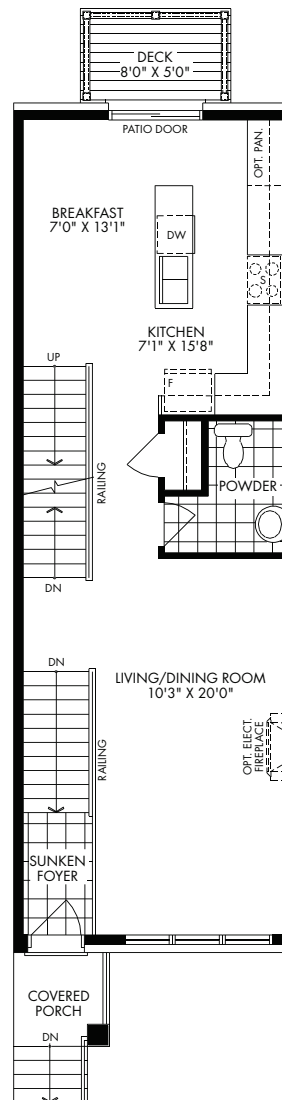

BASEMENT A

LOWER A

OPTIONAL GUEST BEDROOM

MAIN A

UPPER A

BASEMENT A & B

LOWER A & B

OPTIONAL GUEST BEDROOM

MAIN A

UPPER A

BASEMENT A & B

LOWER A & B

OPTIONAL GUEST BEDROOM

MAIN B

UPPER B

BASEMENT A & B

LOWER A & B

OPTIONAL GUEST BEDROOM

MAIN A

UPPER A

Porter

3-Storey Townhome

B 1,614 SQ.FT.

3 2.5