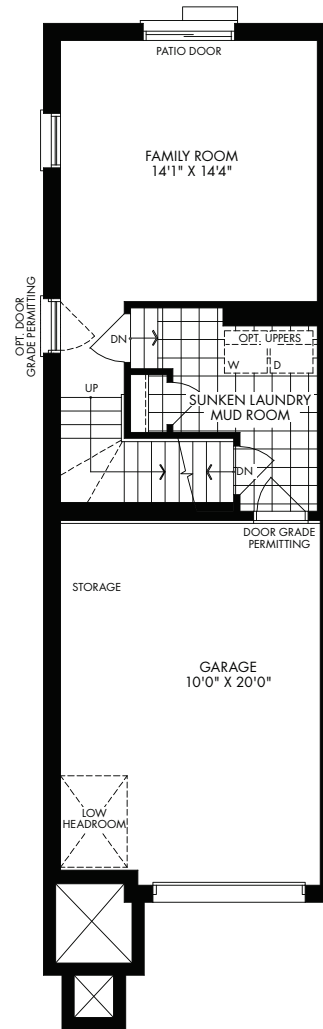

BASEMENT A

LOWER A

OPTIONAL GUEST BEDROOM

MAIN A

UPPER A

BASEMENT A & B

LOWER A & B

OPTIONAL GUEST BEDROOM

MAIN A

UPPER A

BASEMENT A & B

LOWER A & B

OPTIONAL GUEST BEDROOM

MAIN B

UPPER B

BASEMENT A & B

LOWER A & B

OPTIONAL GUEST BEDROOM

MAIN A

UPPER A

Porter

3-Storey Townhome

B 1,614 SQ.FT.

3 2.5

OPTIONAL GUEST BEDROOM

MAIN B

UPPER B

BASEMENT A & B

LOWER A

OPTIONAL GUEST BEDROOM

MAIN A

UPPER A