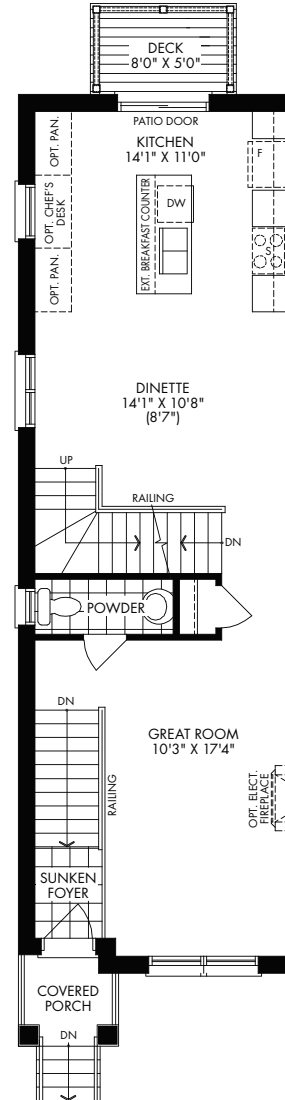

BASEMENT A

LOWER A

OPTIONAL GUEST BEDROOM

MAIN A

UPPER A

BASEMENT A & B

LOWER A & B

OPTIONAL GUEST BEDROOM

MAIN A

UPPER A

BASEMENT A & B

LOWER A & B

OPTIONAL GUEST BEDROOM

MAIN B

UPPER B

BASEMENT A & B

LOWER A & B

OPTIONAL GUEST BEDROOM

MAIN A

UPPER A

Porter

3-Storey Townhome

B 1,614 SQ.FT.

3 2.5

BASEMENT A & B

LOWER A & B

OPTIONAL GUEST BEDROOM

MAIN B

UPPER B

Strauss Porter Rossini Rossini Porter Hamlich

BASEMENT B

LOWER B