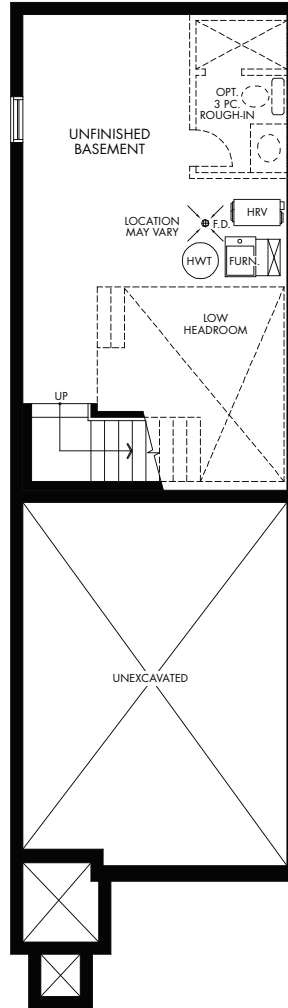

BASEMENT A

LOWER A

OPTIONAL GUEST BEDROOM

MAIN A

UPPER A

BASEMENT A & B

LOWER A & B

OPTIONAL GUEST BEDROOM

MAIN A

UPPER A

BASEMENT A & B

LOWER A & B

OPTIONAL GUEST BEDROOM

MAIN B

UPPER B

BASEMENT A & B

LOWER A & B

OPTIONAL GUEST BEDROOM

MAIN A

UPPER A

Porter

3-Storey Townhome

B 1,614 SQ.FT.

3 2.5

BASEMENT A & B

LOWER A & B

OPTIONAL GUEST BEDROOM

MAIN B

UPPER B

Strauss Porter Rossini Rossini Porter Hamlich

BASEMENT B

LOWER B