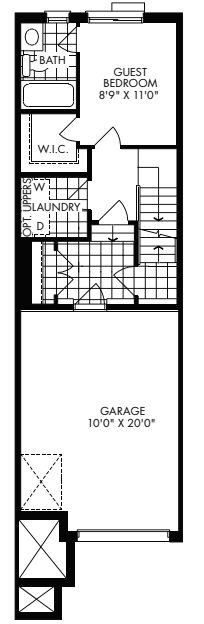

MAIN A

UPPER A

BASEMENT A & B

LOWER A & B

OPTIONAL GUEST BEDROOM

MAIN B

UPPER B

BASEMENT A & B

LOWER A & B

OPTIONAL GUEST BEDROOM

MAIN A

UPPER A

Porter

3-Storey Townhome

B 1,614 SQ.FT.

3 2.5

BASEMENT A & B

LOWER A & B

OPTIONAL GUEST BEDROOM

MAIN B

UPPER B

Strauss Porter Rossini Rossini Porter Hamlich

BASEMENT B

LOWER B

OPTIONAL GUEST BEDROOM

MAIN B

UPPER B

BASEMENT A & B

LOWER A

OPTIONAL GUEST BEDROOM

MAIN A

UPPER A