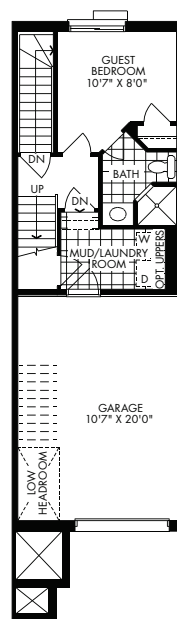

BASEMENT A

LOWER A

OPTIONAL GUEST BEDROOM

MAIN A

UPPER A

BASEMENT A & B

LOWER A & B

OPTIONAL GUEST BEDROOM

MAIN A

UPPER A

BASEMENT A & B

LOWER A & B

OPTIONAL GUEST BEDROOM

MAIN B

UPPER B

BASEMENT A & B

LOWER A & B

OPTIONAL GUEST BEDROOM

MAIN A

UPPER A

Porter

3-Storey Townhome

B 1,614 SQ.FT.

3 2.5

OPTIONAL GUEST BEDROOM

MAIN B

UPPER B

BASEMENT A & B

LOWER A

OPTIONAL GUEST BEDROOM

MAIN A

UPPER A