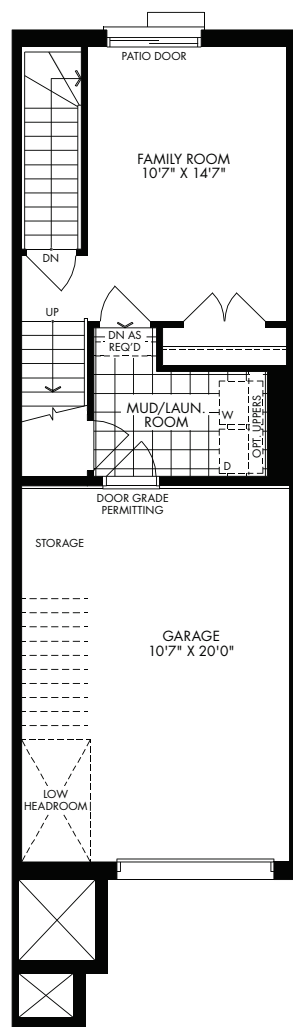

BASEMENT A

LOWER A

OPTIONAL GUEST BEDROOM

MAIN A

UPPER A

BASEMENT A & B

LOWER A & B

OPTIONAL GUEST BEDROOM

MAIN A

UPPER A

BASEMENT A & B

LOWER A & B

OPTIONAL GUEST BEDROOM

MAIN B

UPPER B

BASEMENT A & B

LOWER A & B

OPTIONAL GUEST BEDROOM

MAIN A

UPPER A

Porter

3-Storey Townhome

B 1,614 SQ.FT.

3 2.5

OPTIONAL GUEST BEDROOM

MAIN B

UPPER B

BASEMENT A & B

LOWER A

OPTIONAL GUEST BEDROOM

MAIN A

UPPER A