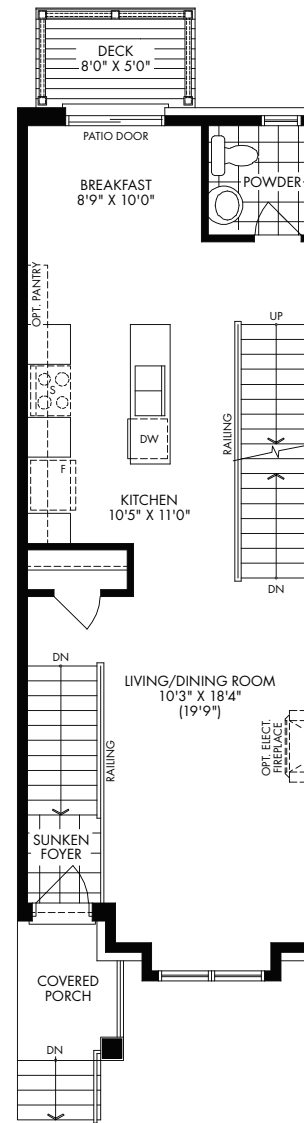

BASEMENT A

LOWER A

OPTIONAL GUEST BEDROOM

MAIN A

UPPER A

BASEMENT A & B

LOWER A & B

OPTIONAL GUEST BEDROOM

MAIN A

UPPER A

BASEMENT A & B

LOWER A & B

OPTIONAL GUEST BEDROOM

MAIN B

UPPER B

BASEMENT A & B

LOWER A & B

OPTIONAL GUEST BEDROOM

MAIN A

UPPER A

Porter

3-Storey Townhome

B 1,614 SQ.FT.

3 2.5

BASEMENT A & B

LOWER A & B

OPTIONAL GUEST BEDROOM

MAIN B

UPPER B

Strauss Porter Rossini Rossini Porter Hamlich

BASEMENT B

LOWER B