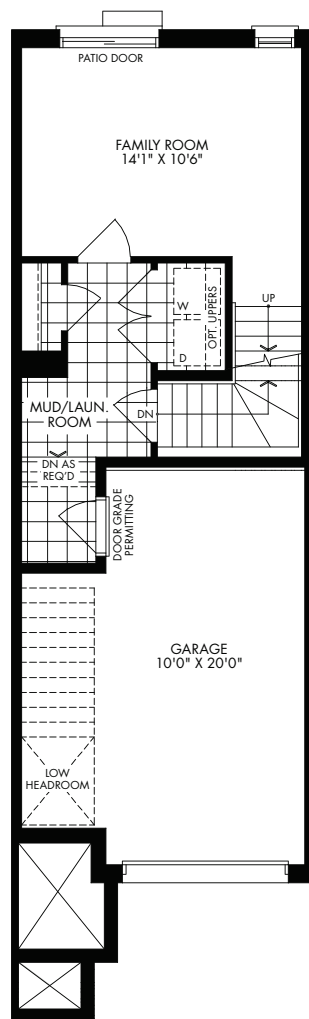

BASEMENT A

LOWER A

OPTIONAL GUEST BEDROOM

MAIN A

UPPER A

BASEMENT A & B

LOWER A & B

OPTIONAL GUEST BEDROOM

MAIN A

UPPER A

BASEMENT A & B

LOWER A & B

OPTIONAL GUEST BEDROOM

MAIN B

UPPER B

BASEMENT A & B

LOWER A & B

OPTIONAL GUEST BEDROOM

MAIN A

UPPER A

Porter

3-Storey Townhome

B 1,614 SQ.FT.

3 2.5

BASEMENT A & B

LOWER A & B

OPTIONAL GUEST BEDROOM

MAIN B

UPPER B

Strauss Porter Rossini Rossini Porter Hamlich

BASEMENT B

LOWER B