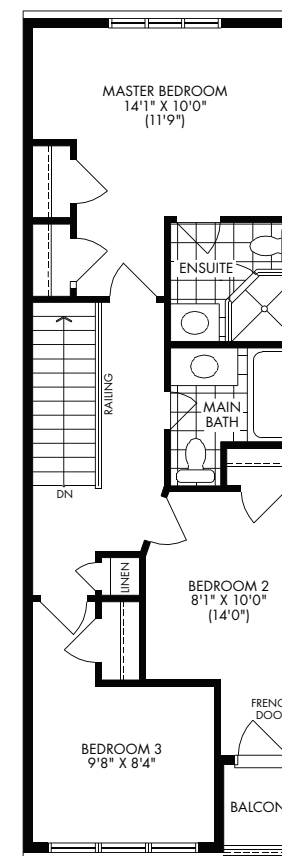

BASEMENT A

LOWER A

OPTIONAL GUEST BEDROOM

MAIN A

UPPER A

BASEMENT A & B

LOWER A & B

OPTIONAL GUEST BEDROOM

MAIN A

UPPER A

BASEMENT A & B

LOWER A & B

OPTIONAL GUEST BEDROOM

MAIN B

UPPER B

BASEMENT A & B

LOWER A & B

OPTIONAL GUEST BEDROOM

MAIN A

UPPER A

Porter

3-Storey Townhome

B 1,614 SQ.FT.

3 2.5

BASEMENT A & B

LOWER A & B

OPTIONAL GUEST BEDROOM

MAIN B

UPPER B

Strauss Porter Rossini Rossini Porter Hamlich

BASEMENT B

LOWER B