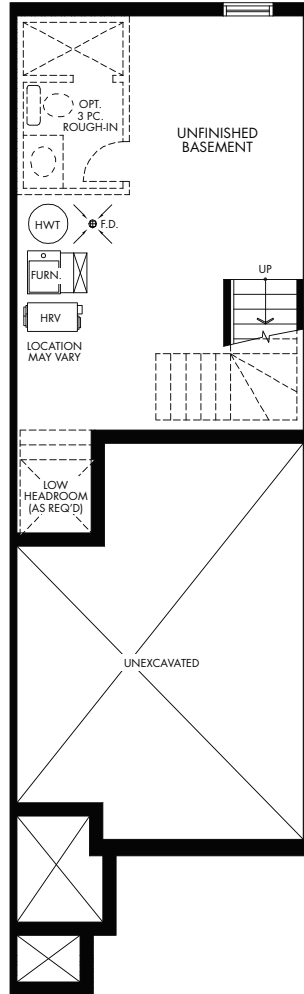

BASEMENT A

LOWER A

OPTIONAL GUEST BEDROOM

MAIN A

UPPER A

BASEMENT A & B

LOWER A & B

OPTIONAL GUEST BEDROOM

MAIN A

UPPER A

BASEMENT A & B

LOWER A & B

OPTIONAL GUEST BEDROOM

MAIN B

UPPER B

BASEMENT A & B

LOWER A & B

OPTIONAL GUEST BEDROOM

MAIN A

UPPER A

Porter

3-Storey Townhome

B 1,614 SQ.FT.

3 2.5

BASEMENT A & B

LOWER A & B

OPTIONAL GUEST BEDROOM

MAIN B

UPPER B

Strauss Porter Rossini Rossini Porter Hamlich

BASEMENT B

LOWER B