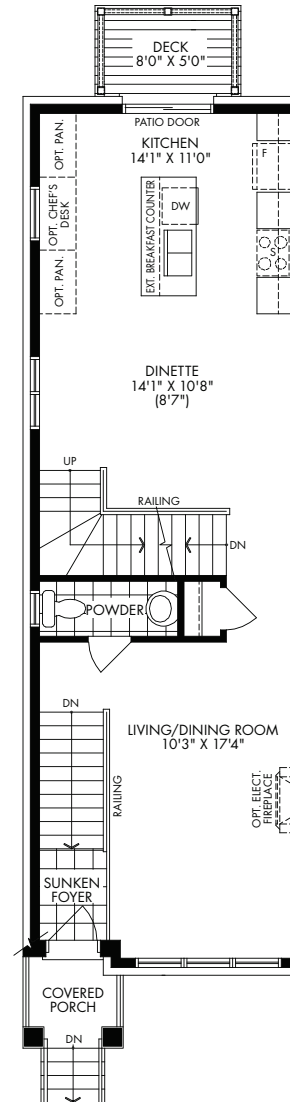

BASEMENT A

LOWER A

OPTIONAL GUEST BEDROOM

MAIN A

UPPER A

BASEMENT A & B

LOWER A & B

OPTIONAL GUEST BEDROOM

MAIN A

UPPER A

BASEMENT A & B

LOWER A & B

OPTIONAL GUEST BEDROOM

MAIN B

UPPER B

BASEMENT A & B

LOWER A & B

OPTIONAL GUEST BEDROOM

MAIN A

UPPER A

Porter

3-Storey Townhome

B 1,614 SQ.FT.

3 2.5