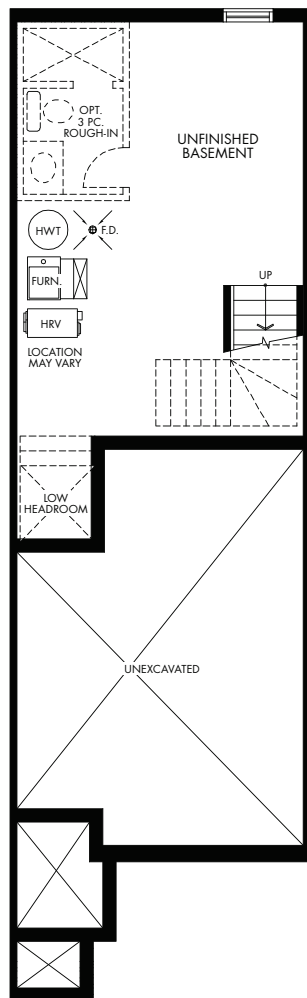

BASEMENT A

LOWER A

OPTIONAL GUEST BEDROOM

MAIN A

UPPER A

BASEMENT A & B

LOWER A & B

OPTIONAL GUEST BEDROOM

MAIN A

UPPER A

BASEMENT A & B

LOWER A & B

OPTIONAL GUEST BEDROOM

MAIN B

UPPER B

BASEMENT A & B

LOWER A & B

OPTIONAL GUEST BEDROOM

MAIN A

UPPER A

Porter

3-Storey Townhome

B 1,614 SQ.FT.

3 2.5

BASEMENT A & B

LOWER A & B

OPTIONAL GUEST BEDROOM

MAIN B

UPPER B

Strauss Porter Rossini Rossini Porter Hamlich

BASEMENT B

LOWER B