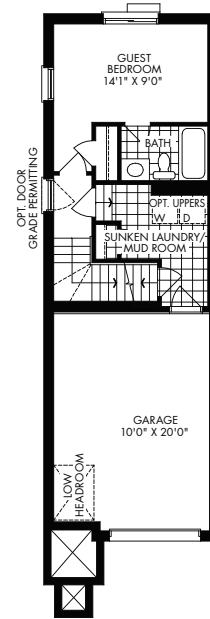

BASEMENT A

LOWER A

OPTIONAL GUEST BEDROOM

MAIN A

UPPER A

BASEMENT A & B

LOWER A & B

OPTIONAL GUEST BEDROOM

MAIN A

UPPER A

BASEMENT A & B

LOWER A & B

OPTIONAL GUEST BEDROOM

MAIN B

UPPER B

BASEMENT A & B

LOWER A & B

OPTIONAL GUEST BEDROOM

MAIN A

UPPER A

Porter

3-Storey Townhome

B 1,614 SQ.FT.

3 2.5

BASEMENT A & B

LOWER A & B

OPTIONAL GUEST BEDROOM

MAIN B

UPPER B

Strauss Porter Rossini Rossini Porter Hamlich

BASEMENT B

LOWER B