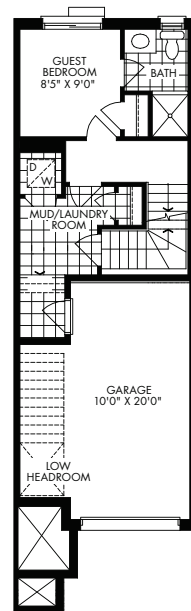

BASEMENT A

LOWER A

OPTIONAL GUEST BEDROOM

MAIN A

UPPER A

BASEMENT A & B

LOWER A & B

OPTIONAL GUEST BEDROOM

MAIN A

UPPER A

BASEMENT A & B

LOWER A & B

OPTIONAL GUEST BEDROOM

MAIN B

UPPER B

BASEMENT A & B

LOWER A & B

OPTIONAL GUEST BEDROOM

MAIN A

UPPER A

Porter

3-Storey Townhome

B 1,614 SQ.FT.

3 2.5

BASEMENT A & B

LOWER A & B

OPTIONAL GUEST BEDROOM

MAIN B

UPPER B

Strauss Porter Rossini Rossini Porter Hamlich

BASEMENT B

LOWER B