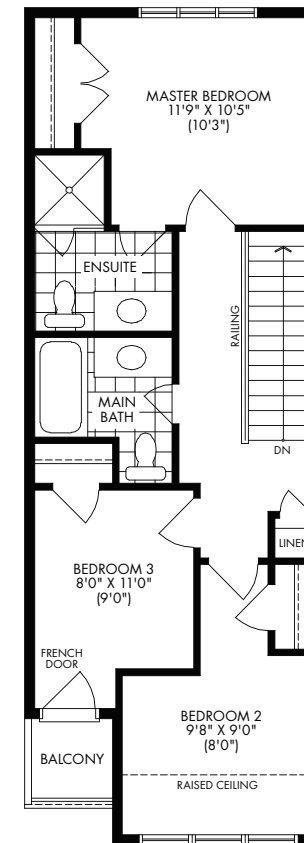

BASEMENT A

LOWER A

OPTIONAL GUEST BEDROOM

MAIN A

UPPER A

BASEMENT A & B

LOWER A & B

OPTIONAL GUEST BEDROOM

MAIN A

UPPER A

BASEMENT A & B

LOWER A & B

OPTIONAL GUEST BEDROOM

MAIN B

UPPER B

BASEMENT A & B

LOWER A & B

OPTIONAL GUEST BEDROOM

MAIN A

UPPER A

Porter

3-Storey Townhome

B 1,614 SQ.FT.

3 2.5

BASEMENT A & B

LOWER A & B

OPTIONAL GUEST BEDROOM

MAIN B

UPPER B

Strauss Porter Rossini Rossini Porter Hamlich

BASEMENT B

LOWER B