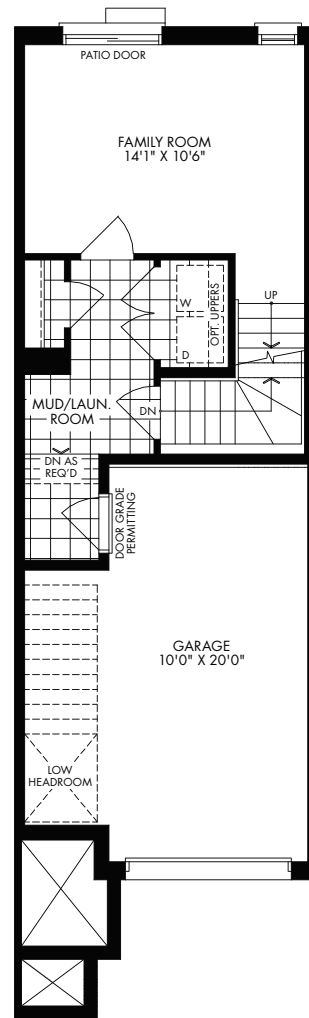

BASEMENT A

LOWER A

OPTIONAL GUEST BEDROOM

MAIN A

UPPER A

BASEMENT A & B

LOWER A & B

OPTIONAL GUEST BEDROOM

MAIN A

UPPER A

BASEMENT A & B

LOWER A & B

OPTIONAL GUEST BEDROOM

MAIN B

UPPER B

BASEMENT A & B

LOWER A & B

OPTIONAL GUEST BEDROOM

MAIN A

UPPER A

Porter

3-Storey Townhome

B 1,614 SQ.FT.

3 2.5

BASEMENT A & B

LOWER A & B

OPTIONAL GUEST BEDROOM

MAIN B

UPPER B

Strauss Porter Rossini Rossini Porter Hamlich

BASEMENT B

LOWER B