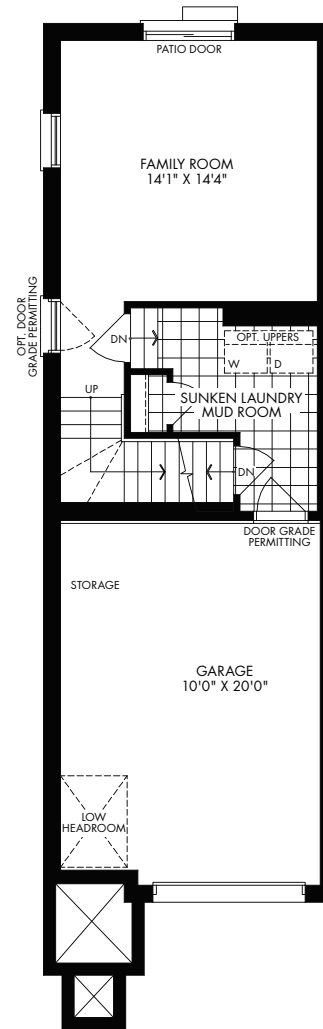

BASEMENT A

LOWER A

OPTIONAL GUEST BEDROOM

MAIN A

UPPER A

BASEMENT A & B

LOWER A & B

OPTIONAL GUEST BEDROOM

MAIN A

UPPER A

BASEMENT A & B

LOWER A & B

OPTIONAL GUEST BEDROOM

MAIN B

UPPER B

BASEMENT A & B

LOWER A & B

OPTIONAL GUEST BEDROOM

MAIN A

UPPER A

Porter

3-Storey Townhome

B 1,614 SQ.FT.

3 2.5

BASEMENT A & B

LOWER A & B

OPTIONAL GUEST BEDROOM

MAIN B

UPPER B

Strauss Porter Rossini Rossini Porter Hamlich

BASEMENT B

LOWER B