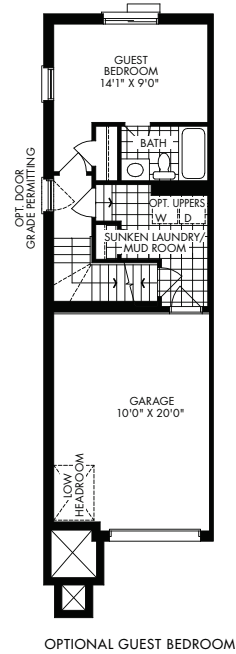

BASEMENT A

LOWER A

OPTIONAL GUEST BEDROOM

MAIN A

UPPER A

BASEMENT A & B

LOWER A & B

OPTIONAL GUEST BEDROOM

MAIN A

UPPER A

BASEMENT A & B

LOWER A & B

OPTIONAL GUEST BEDROOM

MAIN B

UPPER B

BASEMENT A & B

LOWER A & B

OPTIONAL GUEST BEDROOM

MAIN A

UPPER A

Porter

3-Storey Townhome

B 1,614 SQ.FT.

3 2.5

BASEMENT A & B

LOWER A & B

OPTIONAL GUEST BEDROOM

MAIN B

UPPER B

Strauss Porter Rossini Rossini Porter Hamlich

BASEMENT B

LOWER B