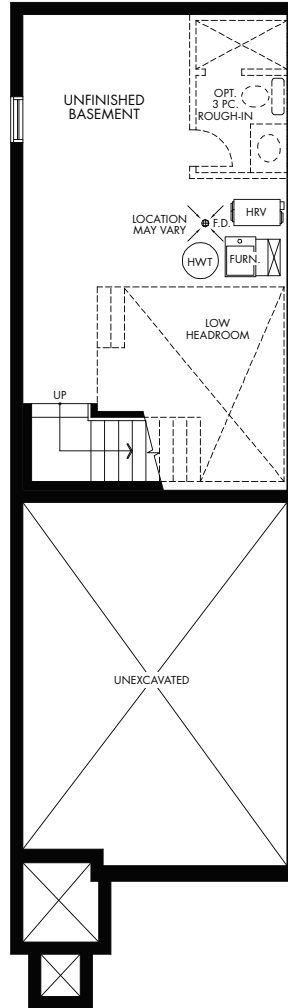

BASEMENT A

LOWER A

OPTIONAL GUEST BEDROOM

MAIN A

UPPER A

BASEMENT A & B

LOWER A & B

OPTIONAL GUEST BEDROOM

MAIN A

UPPER A

BASEMENT A & B

LOWER A & B

OPTIONAL GUEST BEDROOM

MAIN B

UPPER B

BASEMENT A & B

LOWER A & B

OPTIONAL GUEST BEDROOM

MAIN A

UPPER A

Porter

3-Storey Townhome

B 1,614 SQ.FT.

3 2.5

BASEMENT A & B

LOWER A & B

OPTIONAL GUEST BEDROOM

MAIN B

UPPER B

Strauss Porter Rossini Rossini Porter Hamlich

BASEMENT B

LOWER B