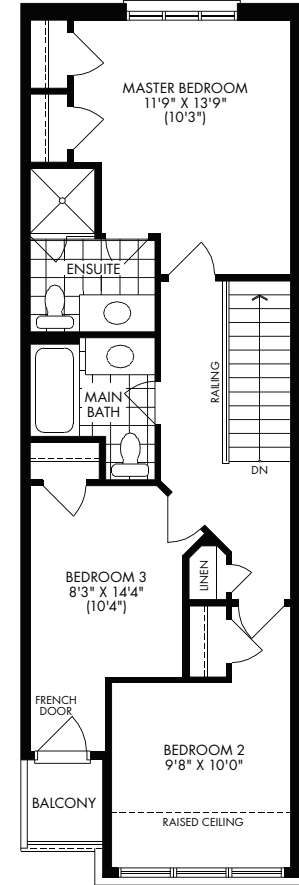

MAIN A

UPPER A

BASEMENT A & B

LOWER A & B

OPTIONAL GUEST BEDROOM

MAIN B

UPPER B

BASEMENT A & B

LOWER A & B

OPTIONAL GUEST BEDROOM

MAIN A

UPPER A

Porter

3-Storey Townhome

B 1,614 SQ.FT.

3 2.5

BASEMENT A & B

LOWER A & B

OPTIONAL GUEST BEDROOM

MAIN B

UPPER B

Strauss Porter Rossini Rossini Porter Hamlich

BASEMENT B

LOWER B

OPTIONAL GUEST BEDROOM

MAIN B

UPPER B

BASEMENT A & B

LOWER A

OPTIONAL GUEST BEDROOM

MAIN A

UPPER A