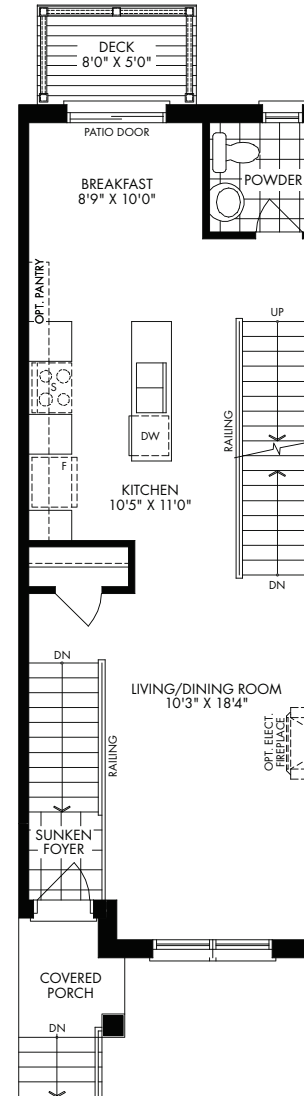

BASEMENT A

LOWER A

OPTIONAL GUEST BEDROOM

MAIN A

UPPER A

BASEMENT A & B

LOWER A & B

OPTIONAL GUEST BEDROOM

MAIN A

UPPER A

BASEMENT A & B

LOWER A & B

OPTIONAL GUEST BEDROOM

MAIN B

UPPER B

BASEMENT A & B

LOWER A & B

OPTIONAL GUEST BEDROOM

MAIN A

UPPER A

Porter

3-Storey Townhome

B 1,614 SQ.FT.

3 2.5

BASEMENT A & B

LOWER A & B

OPTIONAL GUEST BEDROOM

MAIN B

UPPER B

Strauss Porter Rossini Rossini Porter Hamlich

BASEMENT B

LOWER B