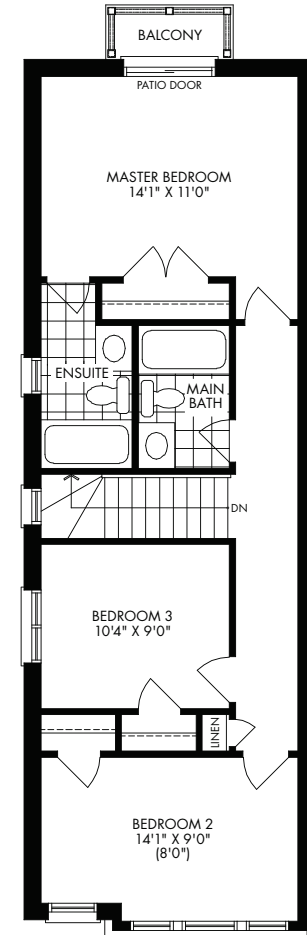

BASEMENT A

LOWER A

OPTIONAL GUEST BEDROOM

MAIN A

UPPER A

BASEMENT A & B

LOWER A & B

OPTIONAL GUEST BEDROOM

MAIN A

UPPER A

BASEMENT A & B

LOWER A & B

OPTIONAL GUEST BEDROOM

MAIN B

UPPER B

BASEMENT A & B

LOWER A & B

OPTIONAL GUEST BEDROOM

MAIN A

UPPER A

Porter

3-Storey Townhome

B 1,614 SQ.FT.

3 2.5

BASEMENT A & B

LOWER A & B

OPTIONAL GUEST BEDROOM

MAIN B

UPPER B

Strauss Porter Rossini Rossini Porter Hamlich

BASEMENT B

LOWER B