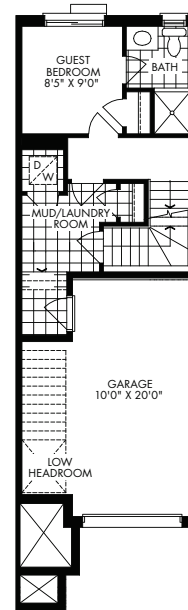

BASEMENT A

LOWER A

OPTIONAL GUEST BEDROOM

MAIN A

UPPER A

BASEMENT A & B

LOWER A & B

OPTIONAL GUEST BEDROOM

MAIN A

UPPER A

BASEMENT A & B

LOWER A & B

OPTIONAL GUEST BEDROOM

MAIN B

UPPER B

BASEMENT A & B

LOWER A & B

OPTIONAL GUEST BEDROOM

MAIN A

UPPER A

Porter

3-Storey Townhome

B 1,614 SQ.FT.

3 2.5

BASEMENT A & B

LOWER A & B

OPTIONAL GUEST BEDROOM

MAIN B

UPPER B

Strauss Porter Rossini Rossini Porter Hamlich

BASEMENT B

LOWER B